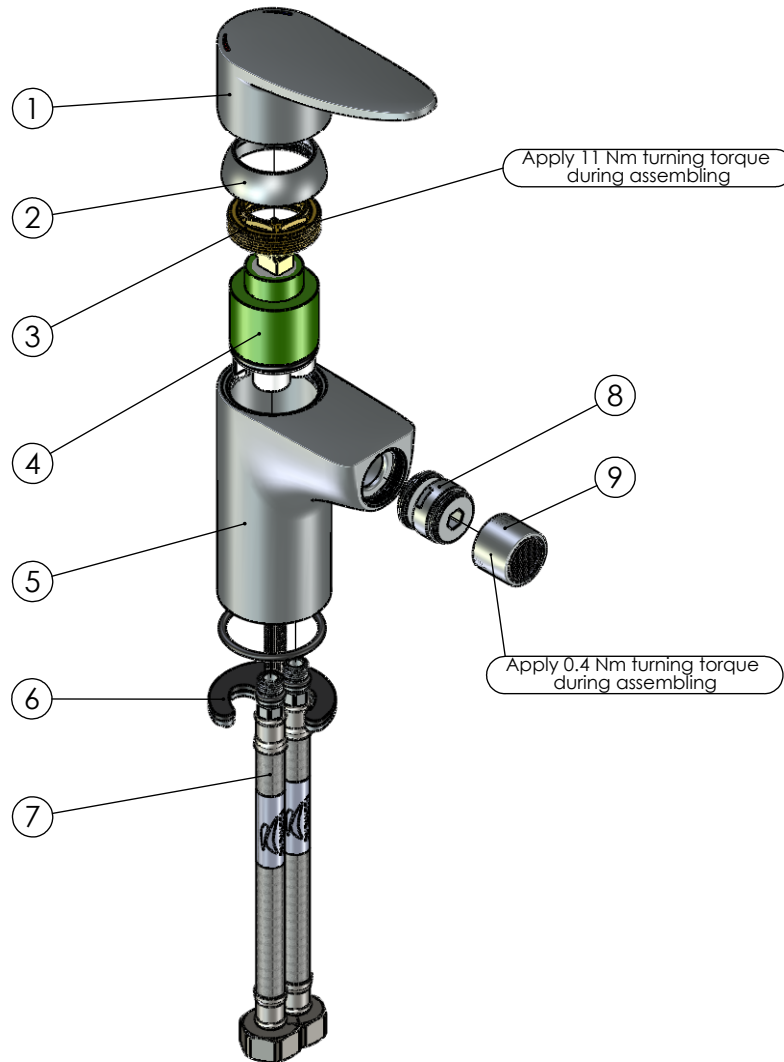

RUBINETA

Product name: **Faucet Static-16**
Product Code: **A60008**

ITEM NO.	PART CODE	NAME	QUANTITY
1	631173	Handle ALT	1
2	636201	Cartridge cap 41mm	1
3	636301	Cartridge nut M37x1.25	1
4	634027	Cartridge 35mm Citec 2 steps with diffuser (green)	1
5	635203	Body ALT-16	1
6	636958	Fixing set M-33	1
7	618040	Faucet hose G1/2"-M10x1 400 mm	2
8	635817	Aerator body bide M22x1	1
9	636739	Aeratorius F22x1	1